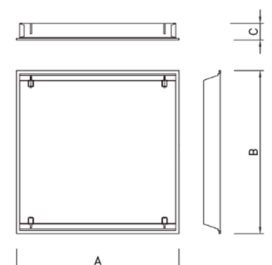

# Halley Art

<b>LED</b>		<b>230 V</b> <b>50 Hz</b>	<b>SDCM</b> <b>3</b>
<b>IP</b> <b>20</b>	<b>IP</b> <b>54</b>	<b>EVG</b> 	<b>80000</b> <b>L80B50</b>
<b>EVG DIMM</b> 			

Decorative fittings Halley Art are derived from standard fixtures Halley. They have the same dimensions, mounting way and electrical equipment (used LEDs and drivers). Due used decors is a light output of the fittings reduced by 30-50% compared with the corresponding variant with opal cover. More motives, on request.

Cover IP54

Terminal

Closed terminal

SKY 01

SKY 02

SKY 03

SKY 04

SKY 08